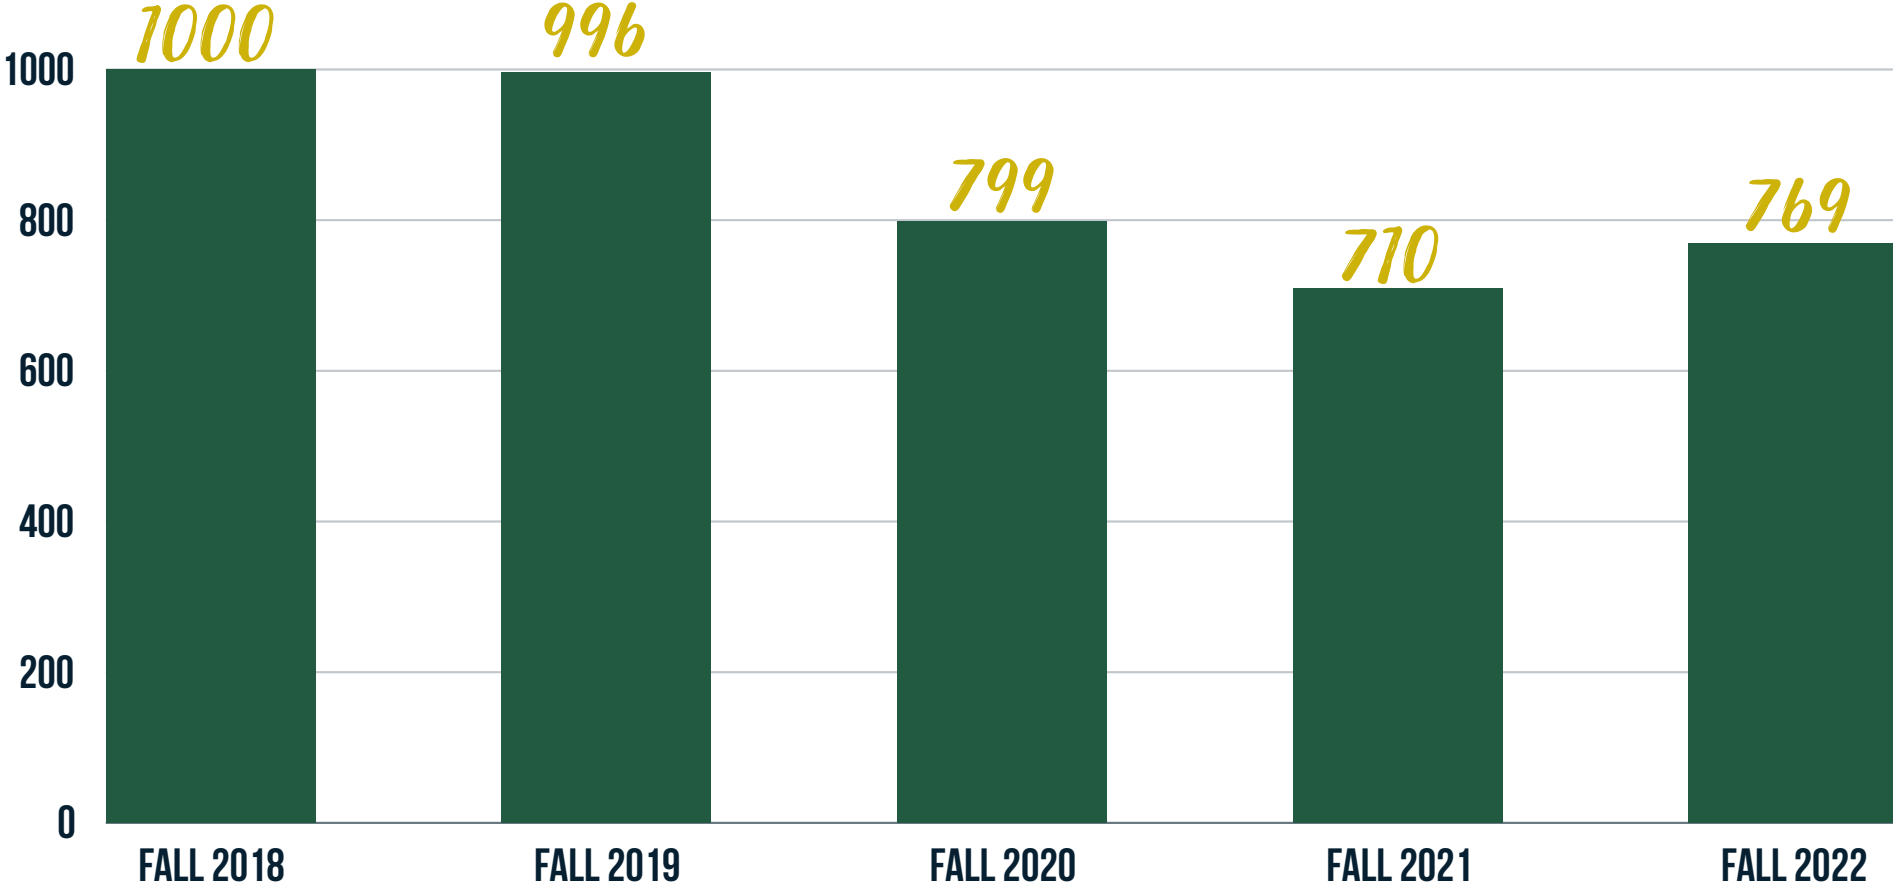

GRADUATION RATES

LEGEND: ■ -4 Year graduation rate for specified cohort ■ -6 Year graduation rate for specified cohort

FALL ENROLLMENT

NUMBER OF STUDENTS

NUMBER OF COMPLETERS BY YEAR

NUMBER OF COMPLETERS

Retention rate: % of First Time Full Time Freshmen in cohort (IPEDS) Who returned for a 2nd year