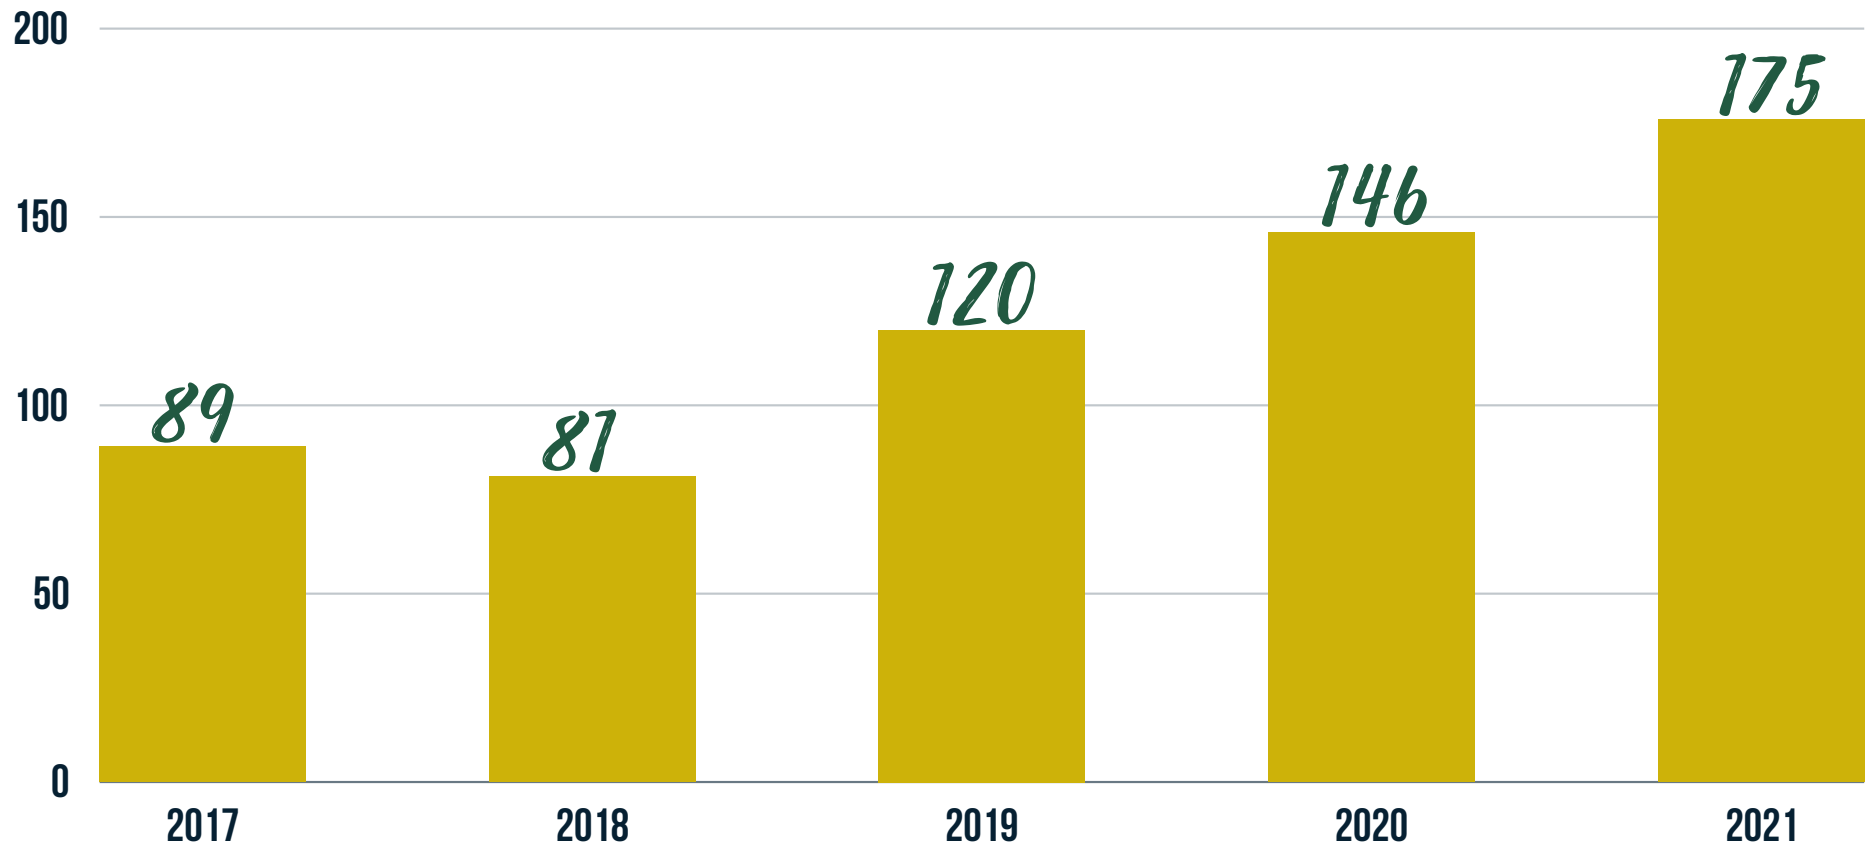

GRADUATION RATES

LEGEND: ■ -4 Year graduation rate for specified cohort ■ -6 Year graduation rate for specified cohort

FALL ENROLLMENT

NUMBER OF STUDENTS

NUMBER OF COMPLETERS BY YEAR

NUMBER OF COMPLETERS

Retention rate: % of First Time Full Time Freshmen in cohort (IPEDS) Who returned for a 2nd year