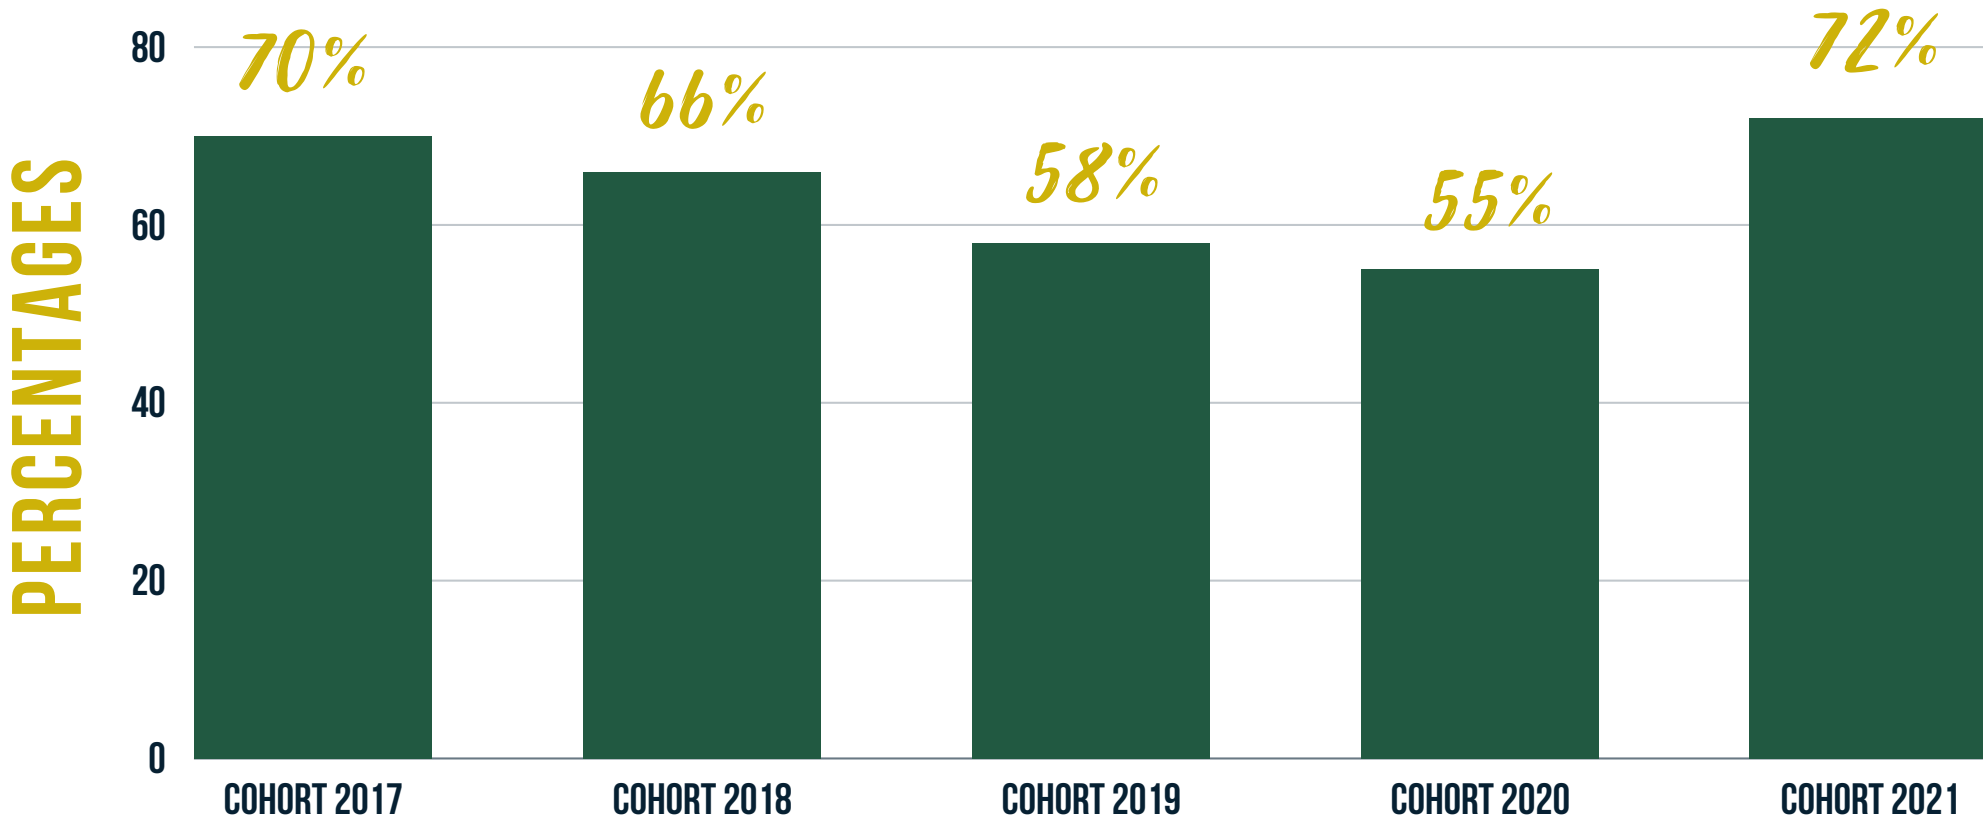

GRADUATION RATES

LEGEND: ■ -4 Year graduation rate for specified cohort ■ -6 Year graduation rate for specified cohort

FALL ENROLLMENT

NUMBER OF STUDENTS

NUMBER OF COMPLETERS BY YEAR

NUMBER OF COMPLETERS

Retention rate: % of First Time Full Time Freshmen in cohort (IPEDS) Who returned for a 2nd year