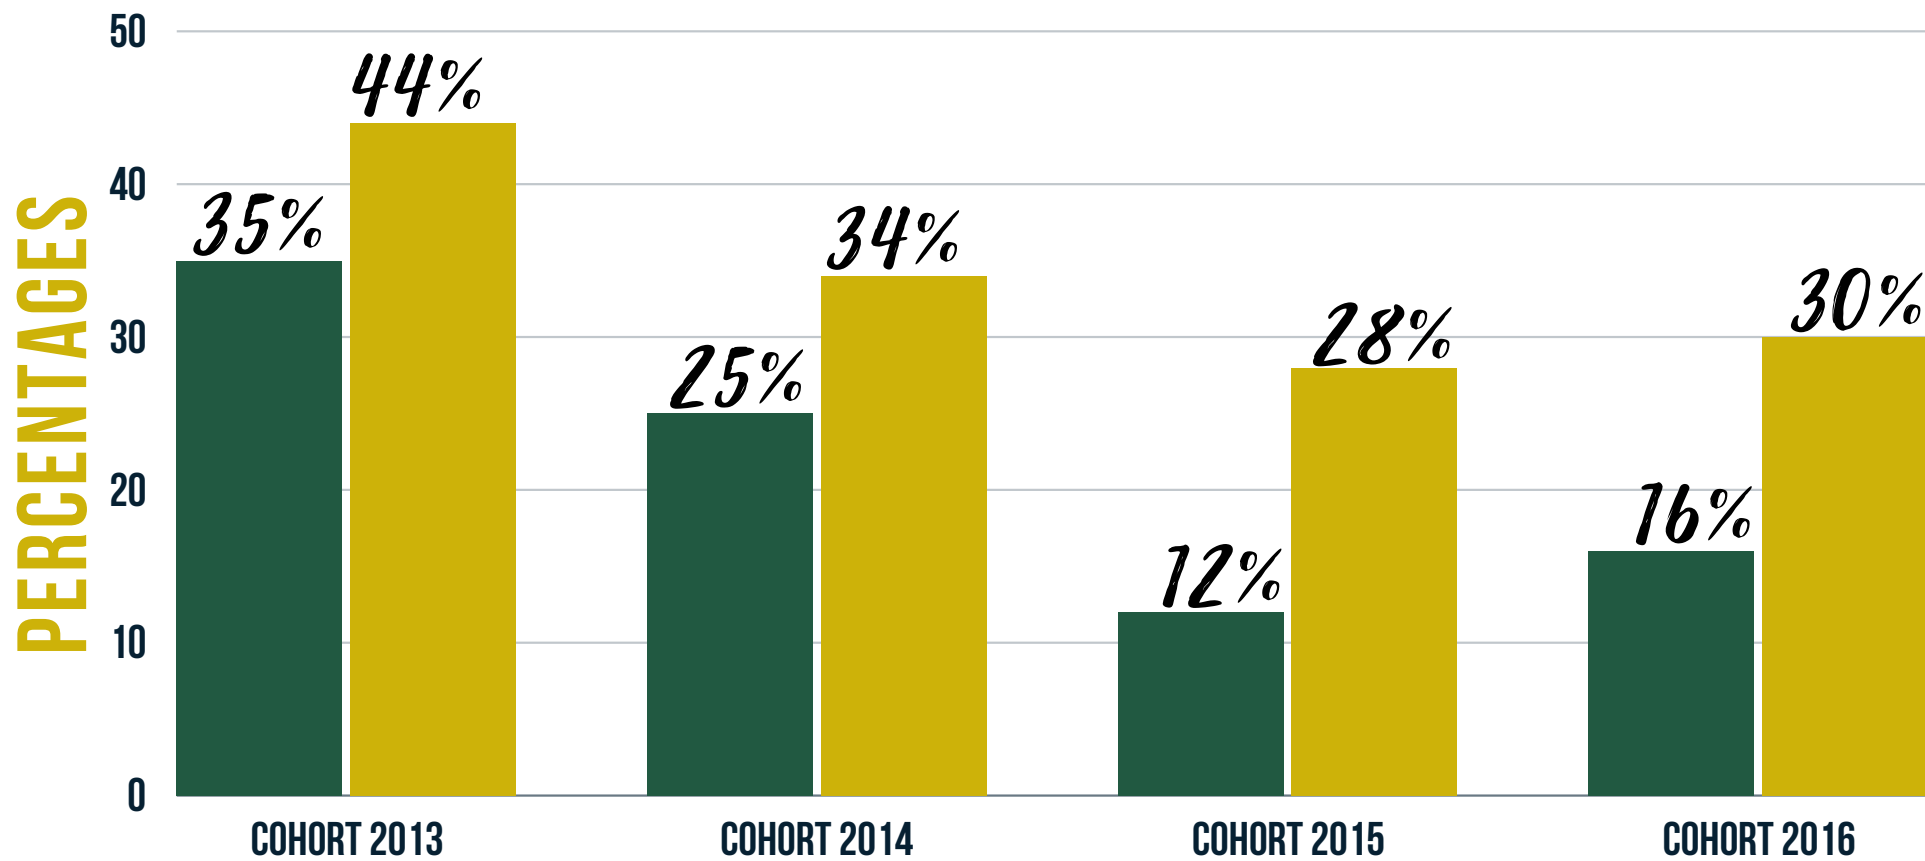

GRADUATION RATES

LEGEND: ■ -4 Year graduation rate for specified cohort ■ -6 Year graduation rate for specified cohort

FALL ENROLLMENT

NUMBER OF STUDENTS

NUMBER OF COMPLETERS BY YEAR

NUMBER OF COMPLETERS

Retention rate: % of First Time Full Time Freshmen in cohort (IPEDS) Who returned for a 2nd year